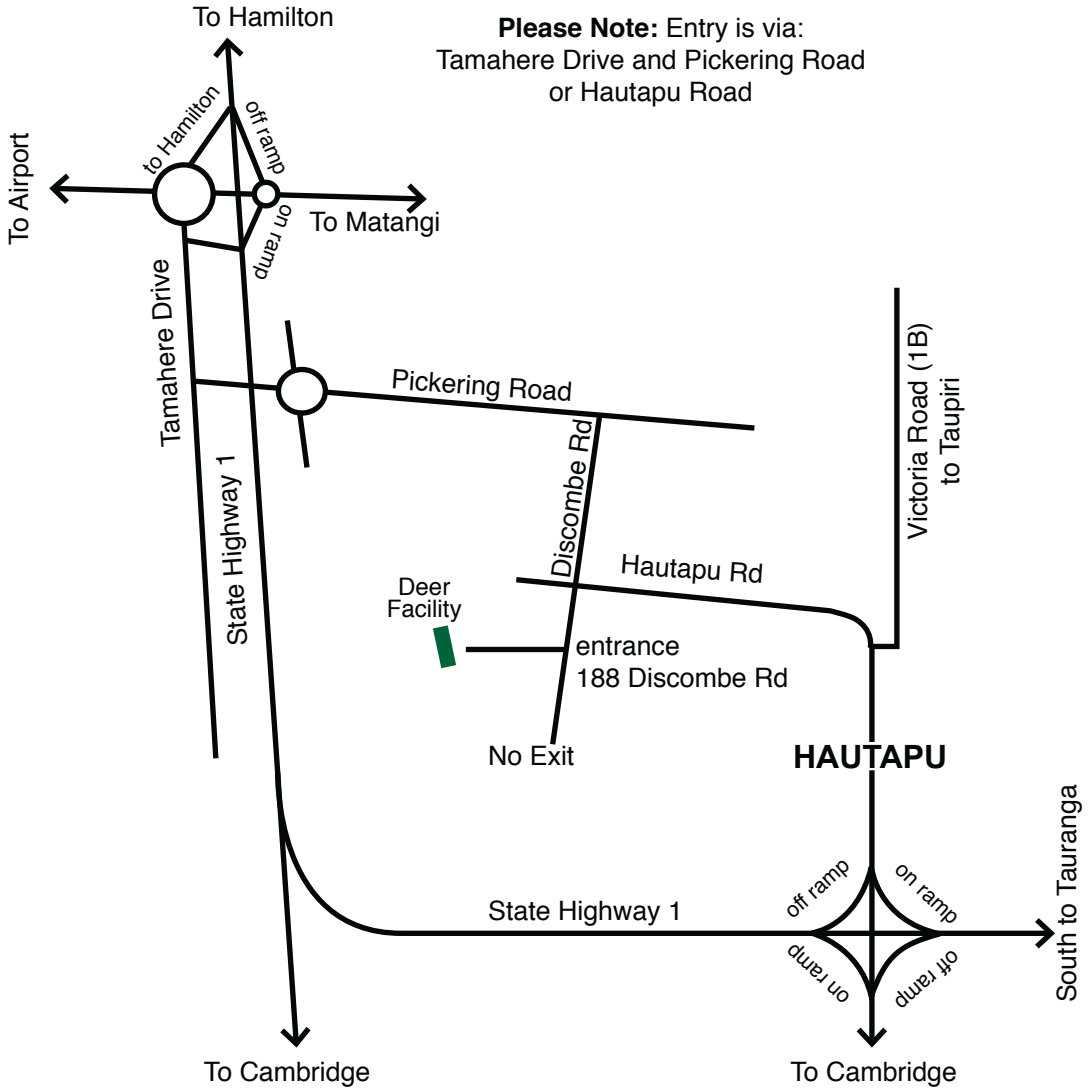

DIRECTIONS TO TOWER FARMS SALE VENUE

LOCATED AT 188 DISCOMBE ROAD, HAUTAPU

Please Note: Entry is via:
Tamahere Drive and Pickering Road
or Hautapu Road

Enquiries

joe@towerfarms.net

07 823 3309

Joe Crowley 0274 727 436