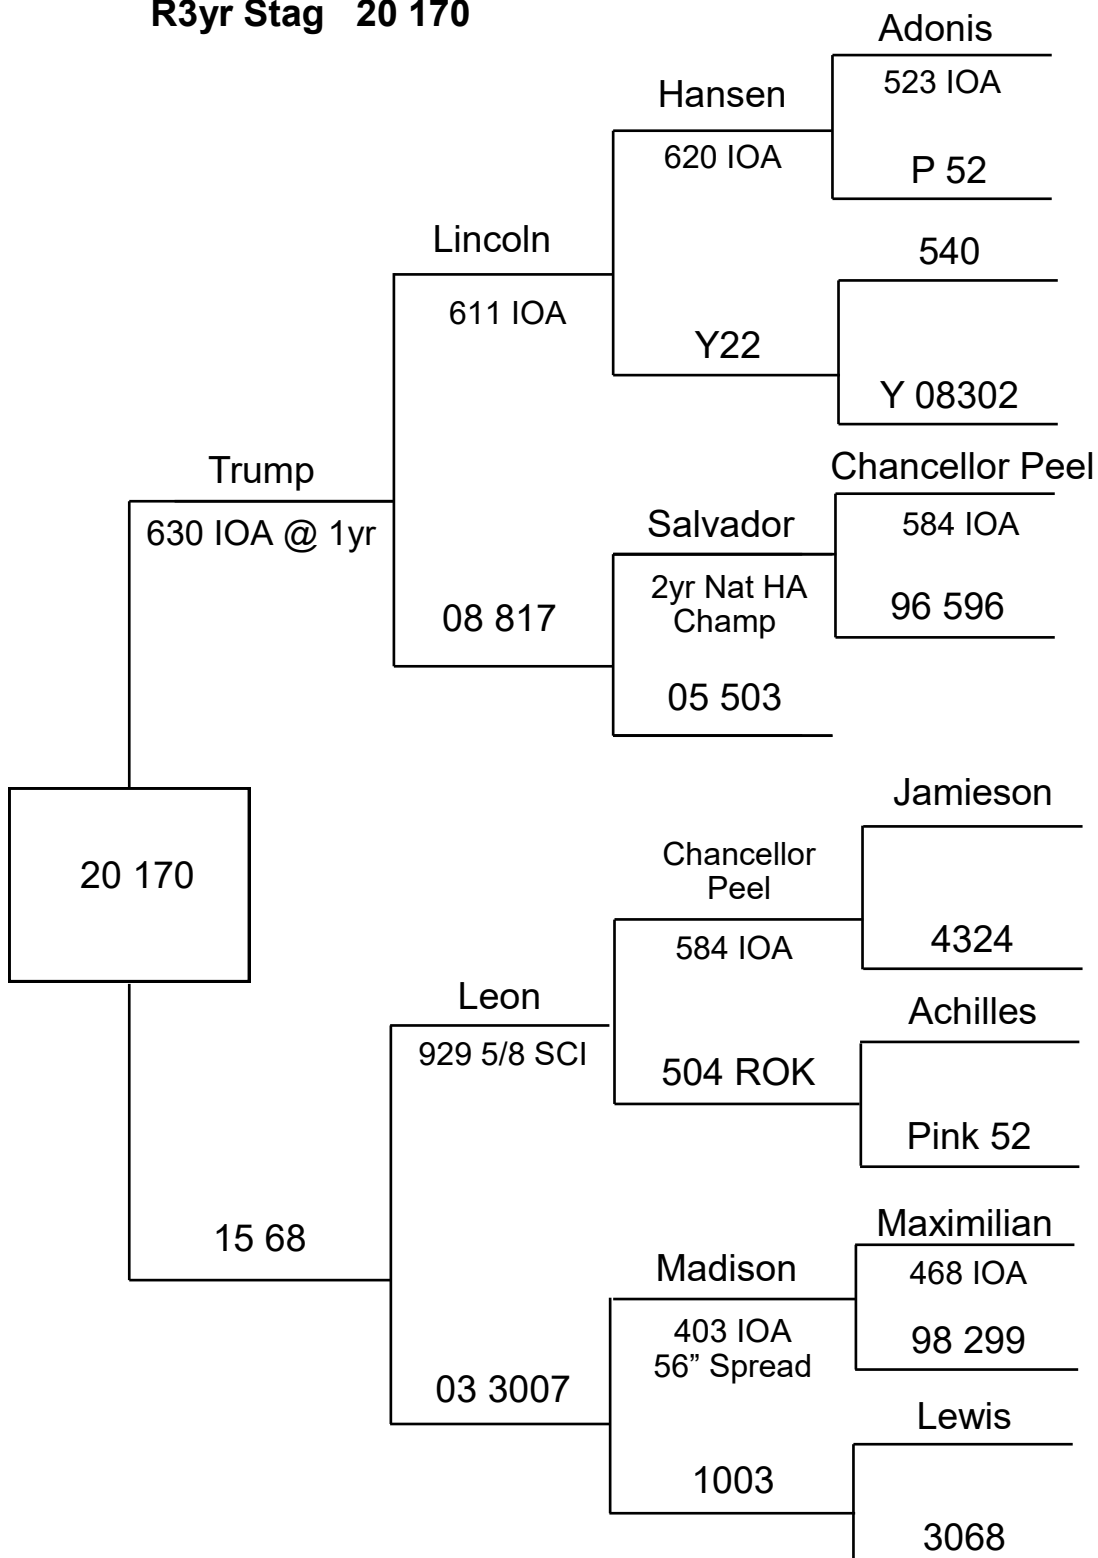

R3yr Stag 20 170

Lot 8A

20 170 has a very heavy tynded and beamed head. Very strong brows, the left bez is dragged sideways by a wolfspur tyne that wraps itself behind the main beam, other bez is strong with a dropper off it. He has very strong trezs 3 x 2. Round heavy black beam to good length royals plenty of them.